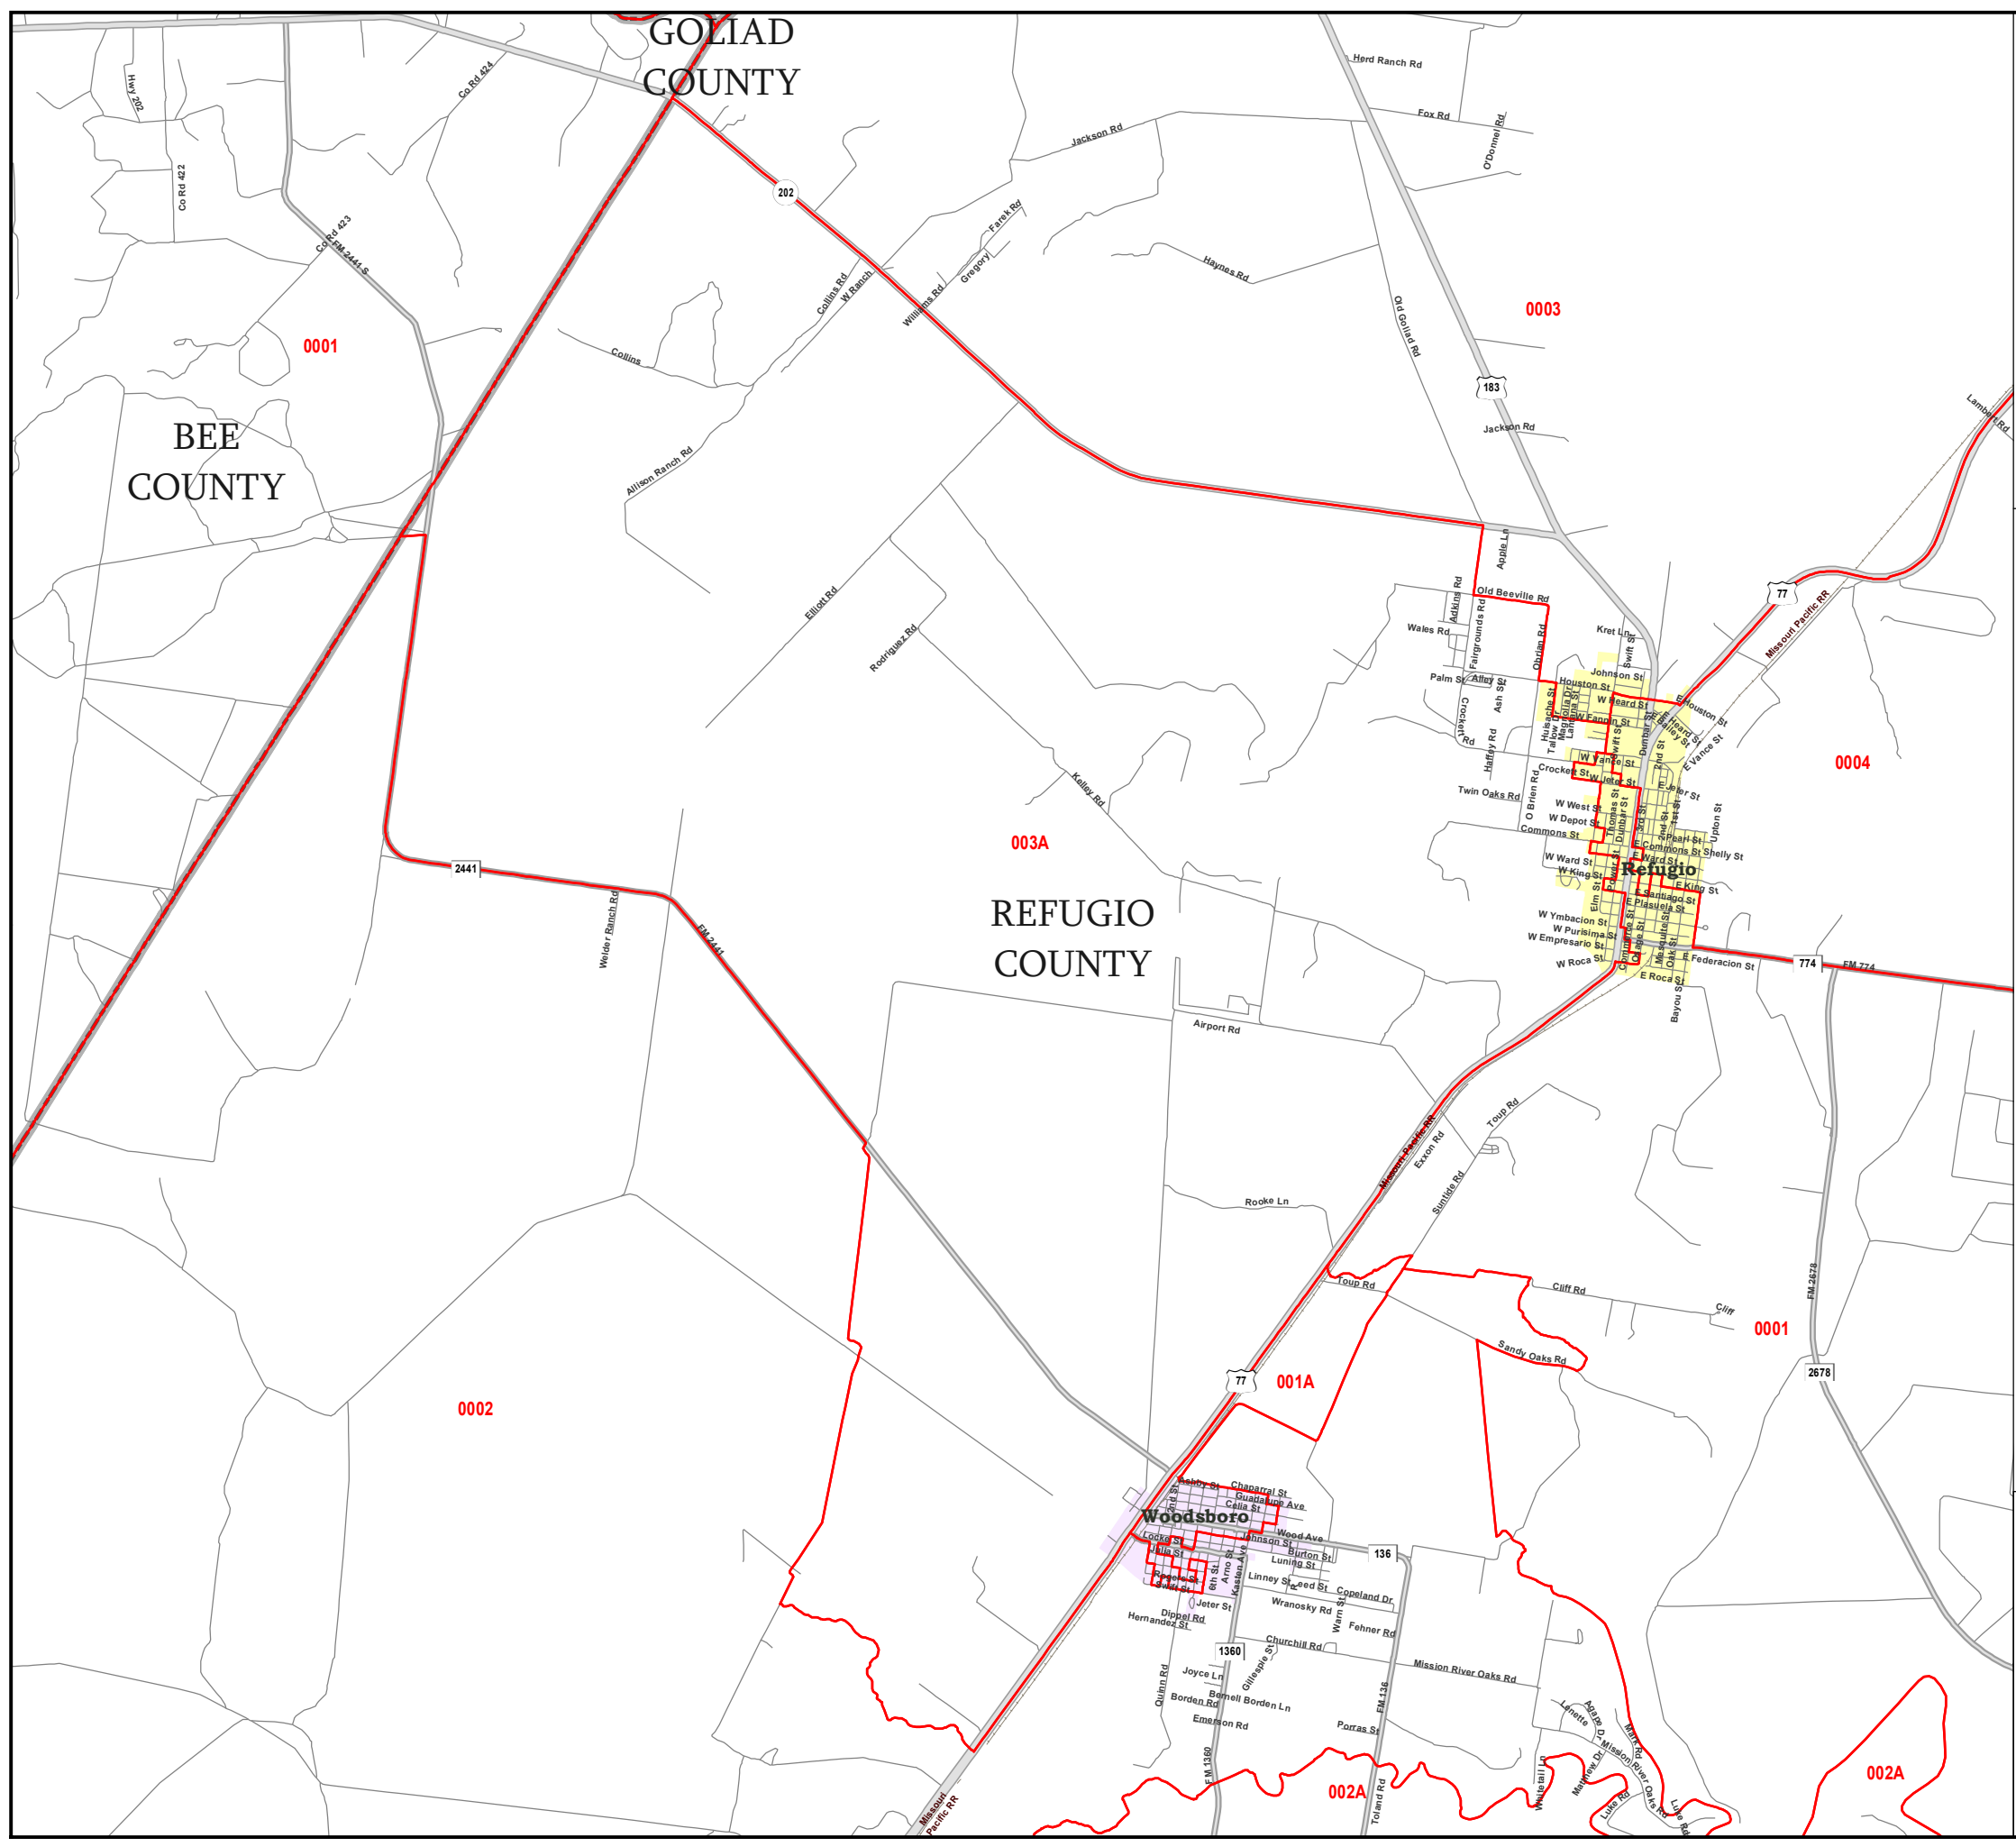

GOLIAD COUNTY

BEE COUNTY

REFUGIO COUNTY

# PRECINCT 003A REFUGIO COUNTY

## 2022 Primary Precincts

- 2022 Primary Precincts
- COUNTIES
- Cities
- Census Designated Places (CDPs)

Boundaries other than for legislative, congressional, or State Board of Education districts are for informational purposes only and may be approximate.

Map ID 1507  
08/29/22 07:02:38

54830  
2020 Census